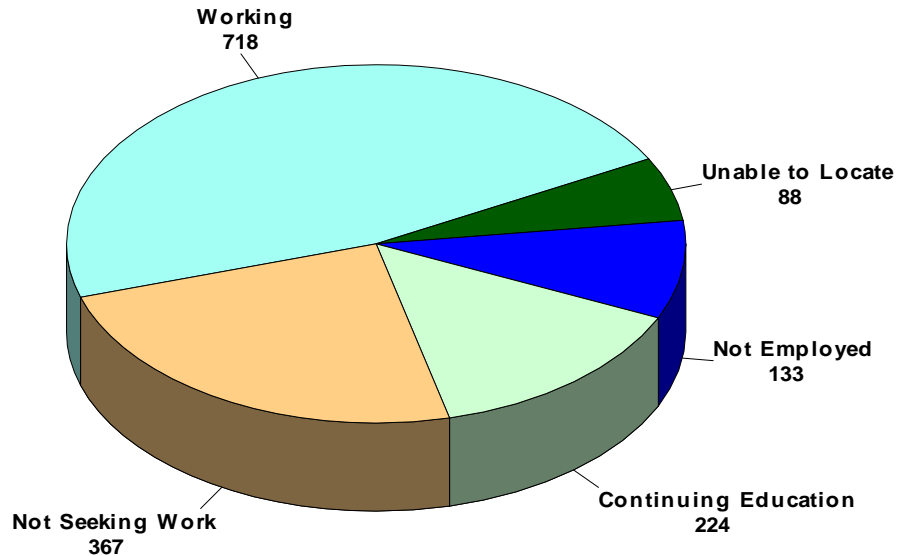

## ***Graduate Employment Status Associate Degree and Diploma Programs 2007-2008***

84% of graduates available to work are employed

Source: FTCC Job Placement Report